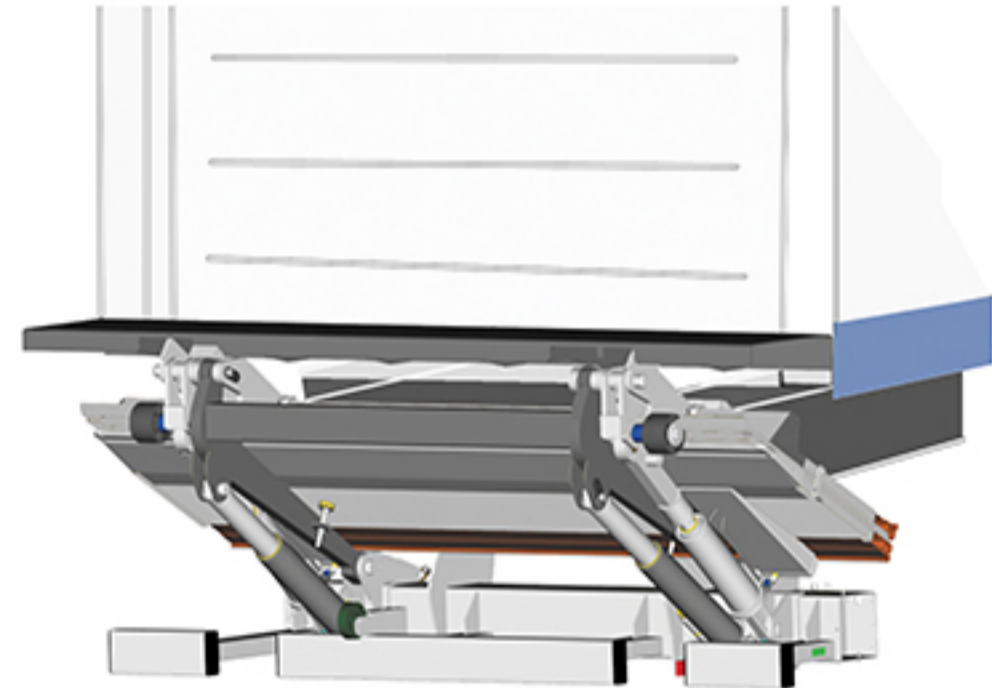

ILF

With the turn of a button, the ILF practically self closes!

PRODUCT GROUP: AUTOFOLD

Our unique four cylinder folding tilt allows for a level ride platform regardless of terrain. The ILF liftgate can compensate for up or downhill loading situations and offers one of the largest platforms in the class.

[TERMS & CONDITIONS](#)

[WARRANTY AGREEMENT](#)

[WARRANTY LABOR AND COVERAGE SCHEDULES](#)

[SALES & SERVICE CONTACTS](#)

TECHNICAL DATA		STANDARD FEATURES		OPTIONS	
Configuration	Lifting capacity (lbs)	Platform size length (inch)	Platform size width (inch)	Bed height range (inch)	Approx. weight (lbs)
ILF 33	3300.0	63	86	48 - 60	1000
ILF 44	4400.0	63	86	50 - 55	1200
ILF 55	5500.0	63	86	50 - 55	1250